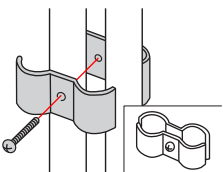

Upright Support Frame

- USF01 - 350 x 350mm
- USF02 - 350 x 700mm

Flat Shelf

- FS01 - 242 x 345mm

Basket (depth 65mm)

B01 - 242 x 345mm

Push Handle

PH18C - 450mm
PH24C - 600mm

Basket (depth 140mm)

B02 - 242 x 345mm

Hook

H01 - 250mm

Mesh

M01 - 400 x 400mm
M02 - 400 x 850mm

3 side Support Frame

SF01 - 450 x 900mm

Plastic Split Sleeves

PS01

Garment Hanger

GH01 - 900mm

S - Hook

A01

Caster (Light Duty)

C60 - 60mm
C65 - 65mm

Post Clamp

A02

Caster (Heavy Duty)

C5M - 125mm w/o brake
C5MB - 125mm w/brake

Divider Hook

DH01 - 1285mm
DH02 - 1515mm
DH03 - 1800mm
DH04 - 2050mm

Label Holder

LH01-3 - 25 x 75 mm