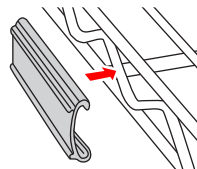

Plastic Split Sleeves

PS01

Garment Hanger

GH01 - 900mm

S - Hook

A01

Caster (Light Duty)

C60 - 60mm
C65 - 65mm

Post Clamp

A02

Caster (Heavy Duty)

C5M - 125mm w/o brake
C5MB - 125mm w/brake

Divider Hook

DH01 - 1285mm
DH02 - 1515mm
DH03 - 1800mm
DH04 - 2050mm

Label Holder

LH01-3 - 25 x 75 mm