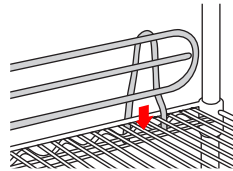

Sliding Shelf SL1836 - 450 x 900mm

Cantilever Shelf CS736 - 180 x 900mm

Chrome Post 25mm Diameter

- C33P - 874mm
- C54P - 1385mm
- C63P - 1615mm
- C74P - 1900mm
- C84P - 2150mm

Side & Back Ledges

- L01 - 350mm
- L02 - 450mm
- L03 - 600mm
- L04 - 750mm
- L05 - 900mm
- L06 - 1050mm
- L07 - 1200mm
- L08 - 1350mm
- L09 - 1500mm
- L10 - 1800mm

Hanger Rail

- HR01 - 350mm
- HR02 - 450mm
- HR03 - 600mm
- HR04 - 750mm
- HR05 - 900mm
- HR06 - 1050mm
- HR07 - 1200mm
- HR08 - 1350mm
- HR09 - 1500mm
- HR10 - 1800mm

Divider

- D01 - 350mm
- D02 - 450mm
- D03 - 600mm

Upright Support Frame

- USF01 - 350 x 350mm
- USF02 - 350 x 700mm

Flat Shelf

- FS01 - 242 x 345mm

Basket (depth 65mm)

B01 - 242 x 345mm

Push Handle

PH18C - 450mm
PH24C - 600mm