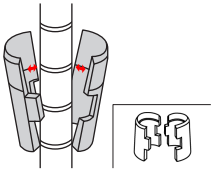

Upright Support Frame

- USF01 - 350 x 350mm
- USF02 - 350 x 700mm

Flat Shelf

- FS01 - 242 x 345mm

Basket (depth 65mm)

B01 - 242 x 345mm

Push Handle

PH18C - 450mm
PH24C - 600mm

Basket (depth 140mm)

B02 - 242 x 345mm

Hook

H01 - 250mm

Mesh

M01 - 400 x 400mm
M02 - 400 x 850mm

3 side Support Frame

SF01 - 450 x 900mm

Plastic Split Sleeves

PS01

Garment Hanger

GH01 - 900mm

S - Hook

A01

Caster (Light Duty)

C60 - 60mm
C65 - 65mm