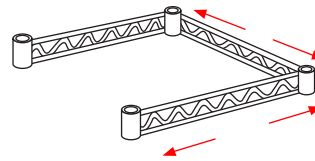

Hanger Rail

- HR01 - 350mm
- HR02 - 450mm
- HR03 - 600mm
- HR04 - 750mm
- HR05 - 900mm
- HR06 - 1050mm
- HR07 - 1200mm
- HR08 - 1350mm
- HR09 - 1500mm
- HR10 - 1800mm

Divider

- D01 - 350mm
- D02 - 450mm
- D03 - 600mm

Upright Support Frame

- USF01 - 350 x 350mm
- USF02 - 350 x 700mm

Flat Shelf

- FS01 - 242 x 345mm

Basket (depth 65mm)

B01 - 242 x 345mm

Push Handle

PH18C - 450mm
PH24C - 600mm

Basket (depth 140mm)

B02 - 242 x 345mm

Hook

H01 - 250mm

Mesh

M01 - 400 x 400mm
M02 - 400 x 850mm

3 side Support Frame

SF01 - 450 x 900mm

Plastic Split Sleeves

PS01

Garment Hanger

GH01 - 900mm

S - Hook

A01

Caster (Light Duty)

C60 - 60mm
C65 - 65mm