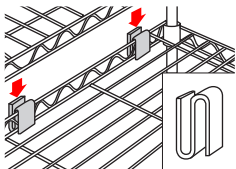

Upright Support Frame

- USF01 - 350 x 350mm
- USF02 - 350 x 700mm

Flat Shelf

- FS01 - 242 x 345mm

Basket (depth 65mm)

B01 - 242 x 345mm

Push Handle

PH18C - 450mm
PH24C - 600mm

Basket (depth 140mm)

B02 - 242 x 345mm

Hook

H01 - 250mm

Mesh

M01 - 400 x 400mm
M02 - 400 x 850mm

3 side Support Frame

SF01 - 450 x 900mm

Plastic Split Sleeves

PS01

Garment Hanger

GH01 - 900mm

S - Hook

A01

Caster (Light Duty)

C60 - 60mm
C65 - 65mm