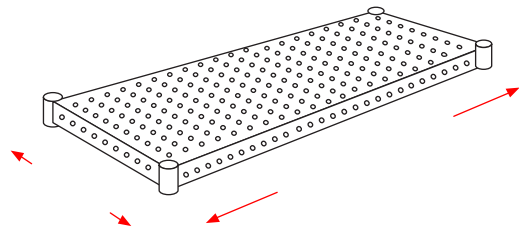

Chrome Wire Shelf

- C1424S - 350 x 600mm
- C1430S - 350 x 750mm
- C1436S - 350 x 900mm
- C1442S - 350 x 1050mm
- C1448S - 350 x 1200mm
- C1454S - 350 x 1350mm
- C1460S - 350 x 1500mm
- C1472S - 350 x 1800mm

- C1818S - 450 x 450mm
- C1824S - 450 x 600mm
- C1830S - 450 x 750mm
- C1836S - 450 x 900mm
- C1842S - 450 x 1050mm
- C1848S - 450 x 1200mm
- C1854S - 450 x 1350mm
- C1860S - 450 x 1500mm
- C1872S - 450 x 1900mm

- C2424S - 600 x 600mm
- C2430S - 600 x 750mm
- C2436S - 600 x 900mm
- C2442S - 600 x 1050mm
- C2448S - 600 x 1200mm
- C2454S - 600 x 1350mm
- C2460S - 600 x 1500mm
- C2472S - 600 x 1800mm

Solid Shelf SS1836 - 450 x 900mm

Upright Support Frame

- USF01 - 350 x 350mm
- USF02 - 350 x 700mm

Flat Shelf

- FS01 - 242 x 345mm

Basket (depth 65mm)

B01 - 242 x 345mm

Push Handle

PH18C - 450mm
PH24C - 600mm