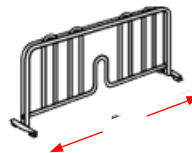

- C2424S - 600 x 600mm
- C2430S - 600 x 750mm
- C2436S - 600 x 900mm
- C2442S - 600 x 1050mm
- C2448S - 600 x 1200mm
- C2454S - 600 x 1350mm
- C2460S - 600 x 1500mm
- C2472S - 600 x 1800mm

Solid Shelf SS1836 - 450 x 900mm

Sliding Shelf SL1836 - 450 x 900mm

Cantilever Shelf CS736 - 180 x 900mm

Chrome Post 25mm Diameter

- C33P - 874mm
- C54P - 1385mm
- C63P - 1615mm
- C74P - 1900mm
- C84P - 2150mm

Side & Back Ledges

- L01 - 350mm
- L02 - 450mm
- L03 - 600mm
- L04 - 750mm
- L05 - 900mm
- L06 - 1050mm
- L07 - 1200mm
- L08 - 1350mm
- L09 - 1500mm
- L10 - 1800mm

Hanger Rail

- HR01 - 350mm
- HR02 - 450mm
- HR03 - 600mm
- HR04 - 750mm
- HR05 - 900mm
- HR06 - 1050mm
- HR07 - 1200mm
- HR08 - 1350mm
- HR09 - 1500mm
- HR10 - 1800mm

Divider

- D01 - 350mm
- D02 - 450mm
- D03 - 600mm

Upright Support Frame

- USF01 - 350 x 350mm
- USF02 - 350 x 700mm

Flat Shelf

- FS01 - 242 x 345mm

Basket (depth 65mm)

B01 - 242 x 345mm

Push Handle

PH18C - 450mm
PH24C - 600mm