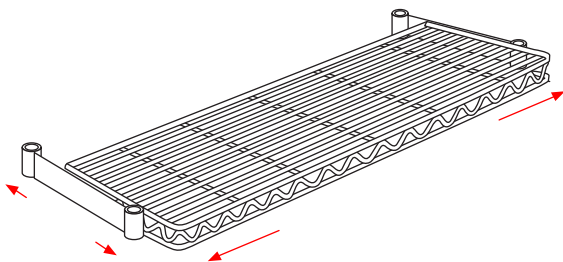

Chrome Wire Shelf

- C1424S - 350 x 600mm
- C1430S - 350 x 750mm
- C1436S - 350 x 900mm
- C1442S - 350 x 1050mm
- C1448S - 350 x 1200mm
- C1454S - 350 x 1350mm
- C1460S - 350 x 1500mm
- C1472S - 350 x 1800mm

- C1818S - 450 x 450mm
- C1824S - 450 x 600mm
- C1830S - 450 x 750mm
- C1836S - 450 x 900mm
- C1842S - 450 x 1050mm
- C1848S - 450 x 1200mm
- C1854S - 450 x 1350mm
- C1860S - 450 x 1500mm
- C1872S - 450 x 1900mm

- C2424S - 600 x 600mm
- C2430S - 600 x 750mm
- C2436S - 600 x 900mm
- C2442S - 600 x 1050mm
- C2448S - 600 x 1200mm
- C2454S - 600 x 1350mm
- C2460S - 600 x 1500mm
- C2472S - 600 x 1800mm

Solid Shelf SS1836 - 450 x 900mm