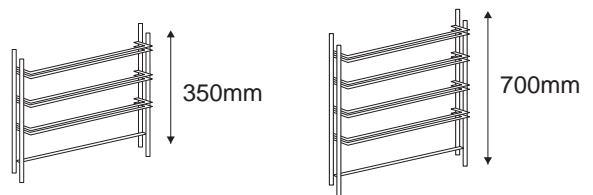

Sliding Shelf SL1836 - 450 x 900mm

Cantilever Shelf CS736 - 180 x 900mm

Chrome Post 25mm Diameter

- C33P - 874mm
- C54P - 1385mm
- C63P - 1615mm
- C74P - 1900mm
- C84P - 2150mm

Side & Back Ledges

- L01 - 350mm
- L02 - 450mm
- L03 - 600mm
- L04 - 750mm
- L05 - 900mm
- L06 - 1050mm
- L07 - 1200mm
- L08 - 1350mm
- L09 - 1500mm
- L10 - 1800mm

Hanger Rail

- HR01 - 350mm
- HR02 - 450mm
- HR03 - 600mm
- HR04 - 750mm
- HR05 - 900mm
- HR06 - 1050mm
- HR07 - 1200mm
- HR08 - 1350mm
- HR09 - 1500mm
- HR10 - 1800mm

Divider

- D01 - 350mm
- D02 - 450mm
- D03 - 600mm

Upright Support Frame

- USF01 - 350 x 350mm
- USF02 - 350 x 700mm

Flat Shelf

- FS01 - 242 x 345mm

Basket (depth 65mm)

B01 - 242 x 345mm

Push Handle

PH18C - 450mm
PH24C - 600mm

Basket (depth 140mm)

B02 - 242 x 345mm

Hook

H01 - 250mm

Mesh

M01 - 400 x 400mm
M02 - 400 x 850mm

3 side Support Frame

SF01 - 450 x 900mm