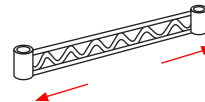

Sliding Shelf SL1836 - 450 x 900mm

Cantilever Shelf CS736 - 180 x 900mm

Chrome Post 25mm Diameter

- C33P - 874mm
- C54P - 1385mm
- C63P - 1615mm
- C74P - 1900mm
- C84P - 2150mm

Side & Back Ledges

- L01 - 350mm
- L02 - 450mm
- L03 - 600mm
- L04 - 750mm
- L05 - 900mm
- L06 - 1050mm
- L07 - 1200mm
- L08 - 1350mm
- L09 - 1500mm
- L10 - 1800mm

Hanger Rail

- HR01 - 350mm
- HR02 - 450mm
- HR03 - 600mm
- HR04 - 750mm
- HR05 - 900mm
- HR06 - 1050mm
- HR07 - 1200mm
- HR08 - 1350mm
- HR09 - 1500mm
- HR10 - 1800mm

Divider

- D01 - 350mm
- D02 - 450mm
- D03 - 600mm

Upright Support Frame

- USF01 - 350 x 350mm
- USF02 - 350 x 700mm

Flat Shelf

- FS01 - 242 x 345mm

Basket (depth 65mm)

B01 - 242 x 345mm

Push Handle

PH18C - 450mm
PH24C - 600mm